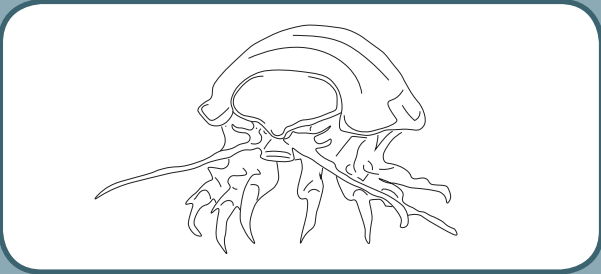

GIANT ISOPOD

Size **75cm**
Max. depth **2140m**
Weird rating **7/10: These are giant underwater roly polys or woodlice.**
Predator level ● ● ○ ○

Eats **marine snow**
Eaten by **ghost shark, six gill shark**