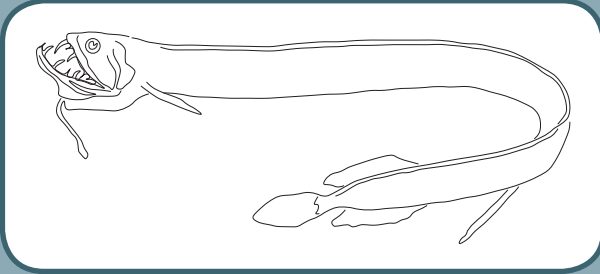

AMPHIPOD

Size **34cm**
 Max. depth **7700m**
 Weird rating **2/10: They can be cannibals but are a bit like deep sea shrimps.**
 Predator level ● ○ ○ ○

Eats **marine snow**
 Eaten by **dumbo octopus, dragonfish**

DRAGON FISH

Size **15cm**
 Max. depth **1500m**
 Weird rating **6/10: Although small, they have huge teeth, and a luminous barble.**
 Predator level ● ● ○ ○

Eats **amphipod, isopod, small fish**
 Eaten by **angler fish**

JAPANESE SPIDER CRAB

Size **380cm**
 Max. depth **600m**
 Weird rating **8/10: Truly frightening, with legs that stretch 1.6 meters.**
 Predator level ●●○○○
 Eats **mussels, sea pigs**
 Eaten by **large octopus (not included)**

SEA PIG

Size **20cm**
 Max. depth **5000m**
 Weird rating **5/10: The sea pig is the only sea cucumber to have 'legs'.**
 Predator level ●○○○○
 Eats **marine snow**
 Eaten by **giant isopod, spider crab**