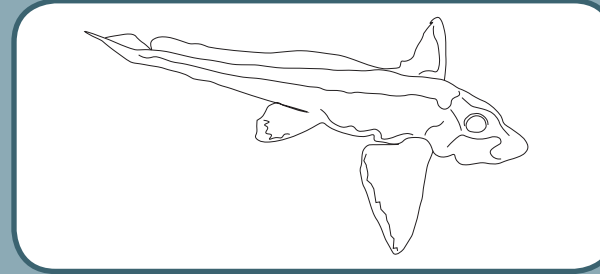

GHOST SHARK

Size **150cm**
Max. depth **2600m**
Weird rating **4/10: Ghost sharks have not changed much in the past 340 million years.**
Predator level ● ● ○ ○

Eats **vent shrimp, amphipod**
Eaten by **six gill shark**